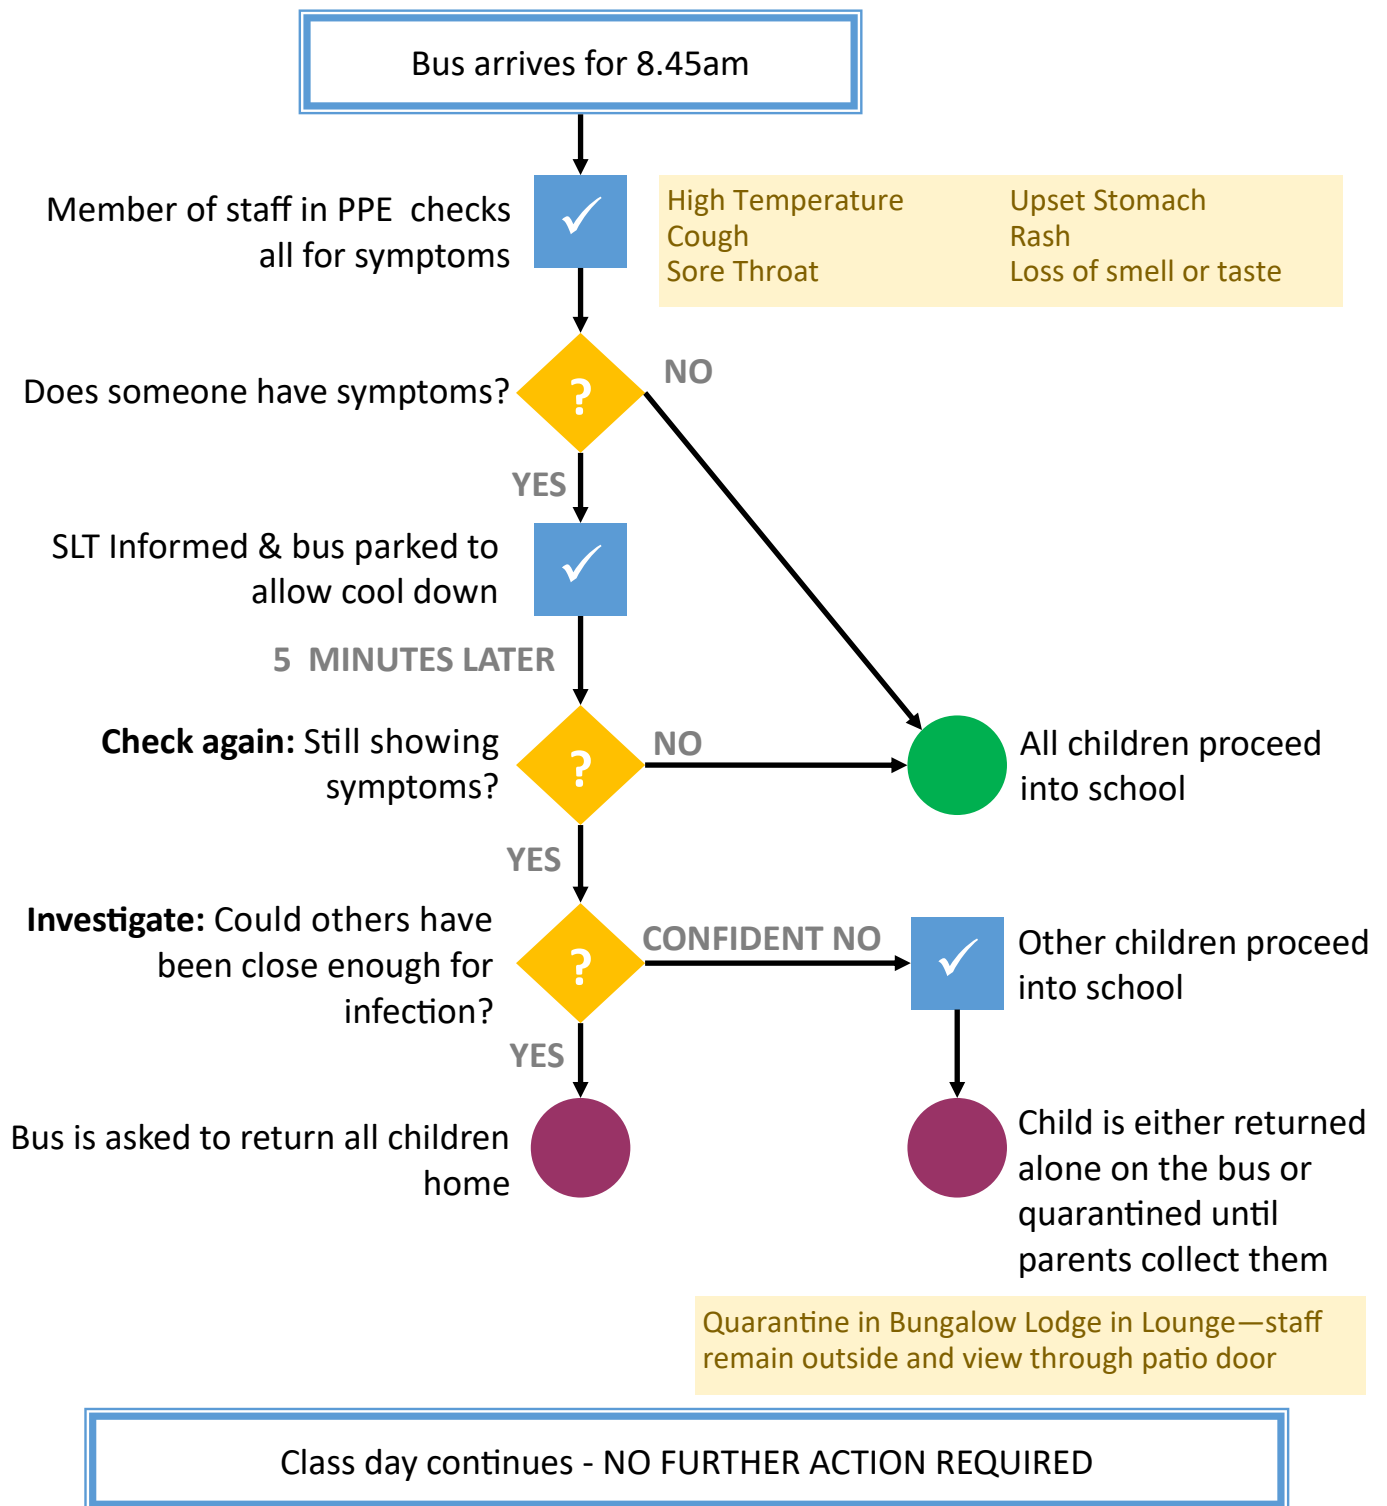

# Queensbury School

## Covid-19 Transport Check

A follow up investigation with the child's family will be undertaken and advice sought from public health. If Covid-19 is confirmed, everyone present on the bus will be informed.