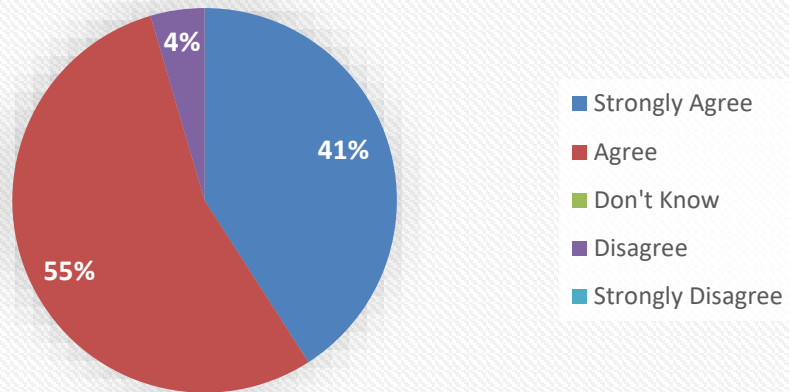

Yours sincerely

Chris Wilson

Head Teacher (A)

Head Teacher (A): Mr Chris Wilson BSc/MA

Parent Survey Results – 22 Responses

1. My child is happy at this school.

2. My child feels safe at this school.

3. My child makes good progress at this school.