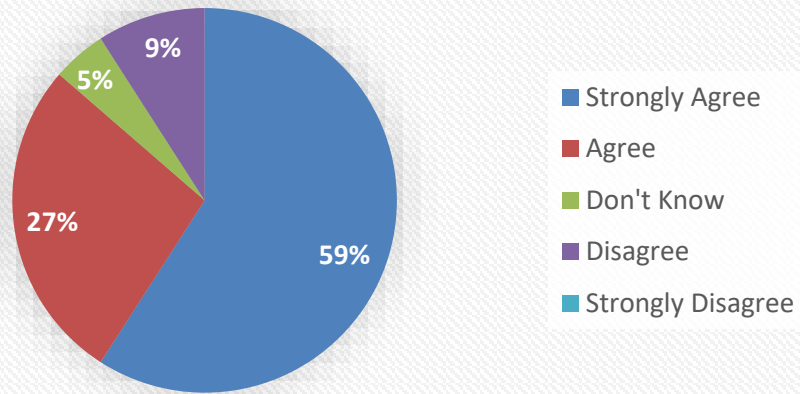

4. My child is well looked after at this school.