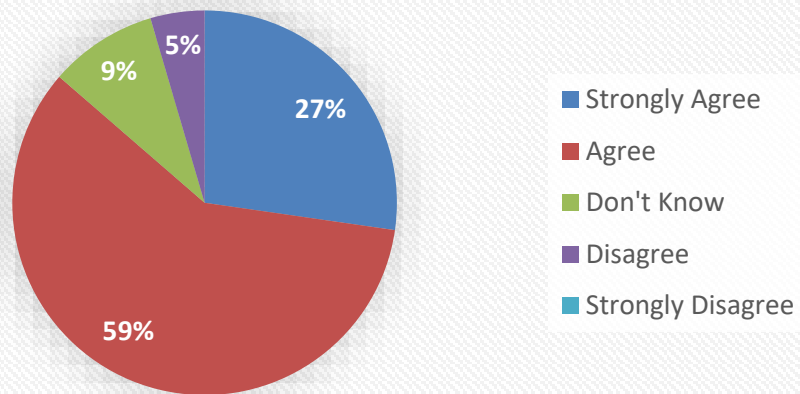

5. My child is taught well at this school