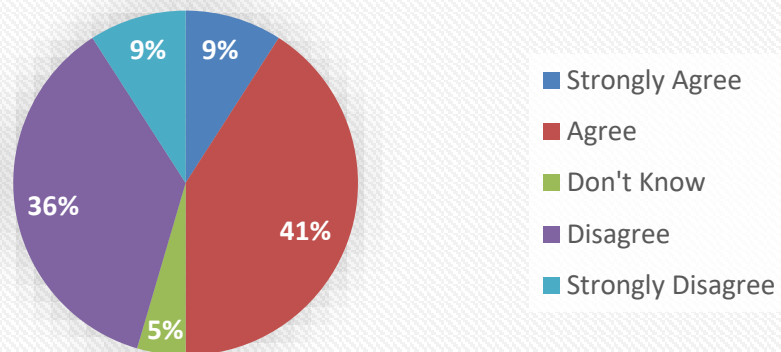

6. My child receives appropriate homework for age and ability.