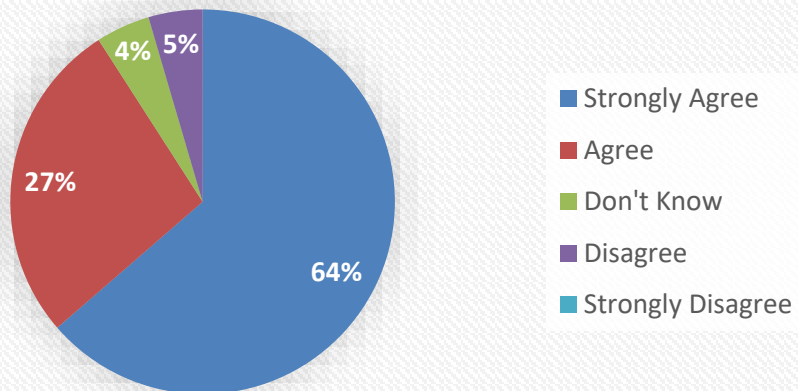

Yours sincerely

Chris Wilson

Head Teacher (A)

Head Teacher (A): Mr Chris Wilson BSc/MA

Parent Survey Results – 22 Responses

1. My child is happy at this school.

2. My child feels safe at this school.

3. My child makes good progress at this school.