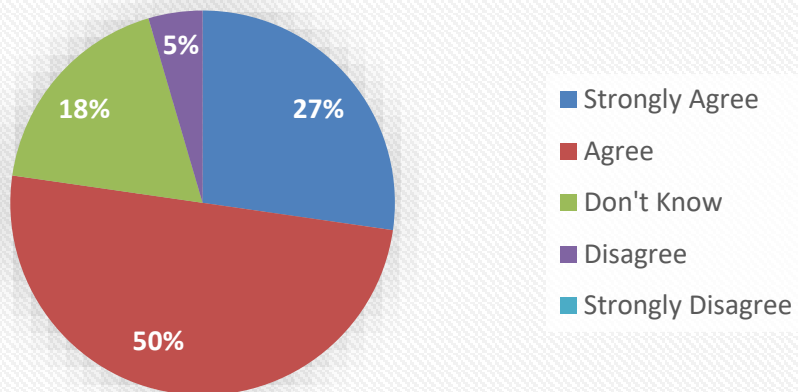

Yours sincerely

Chris Wilson

Head Teacher (A)

Head Teacher (A): Mr Chris Wilson BSc/MA

Parent Survey Results – 22 Responses

1. My child is happy at this school.

2. My child feels safe at this school.

3. My child makes good progress at this school.

4. My child is well looked after at this school.

5. My child is taught well at this school

6. My child receives appropriate homework for age and ability.

7. The school ensures pupils are well behaved.

8. The school deals with bullying effectively.